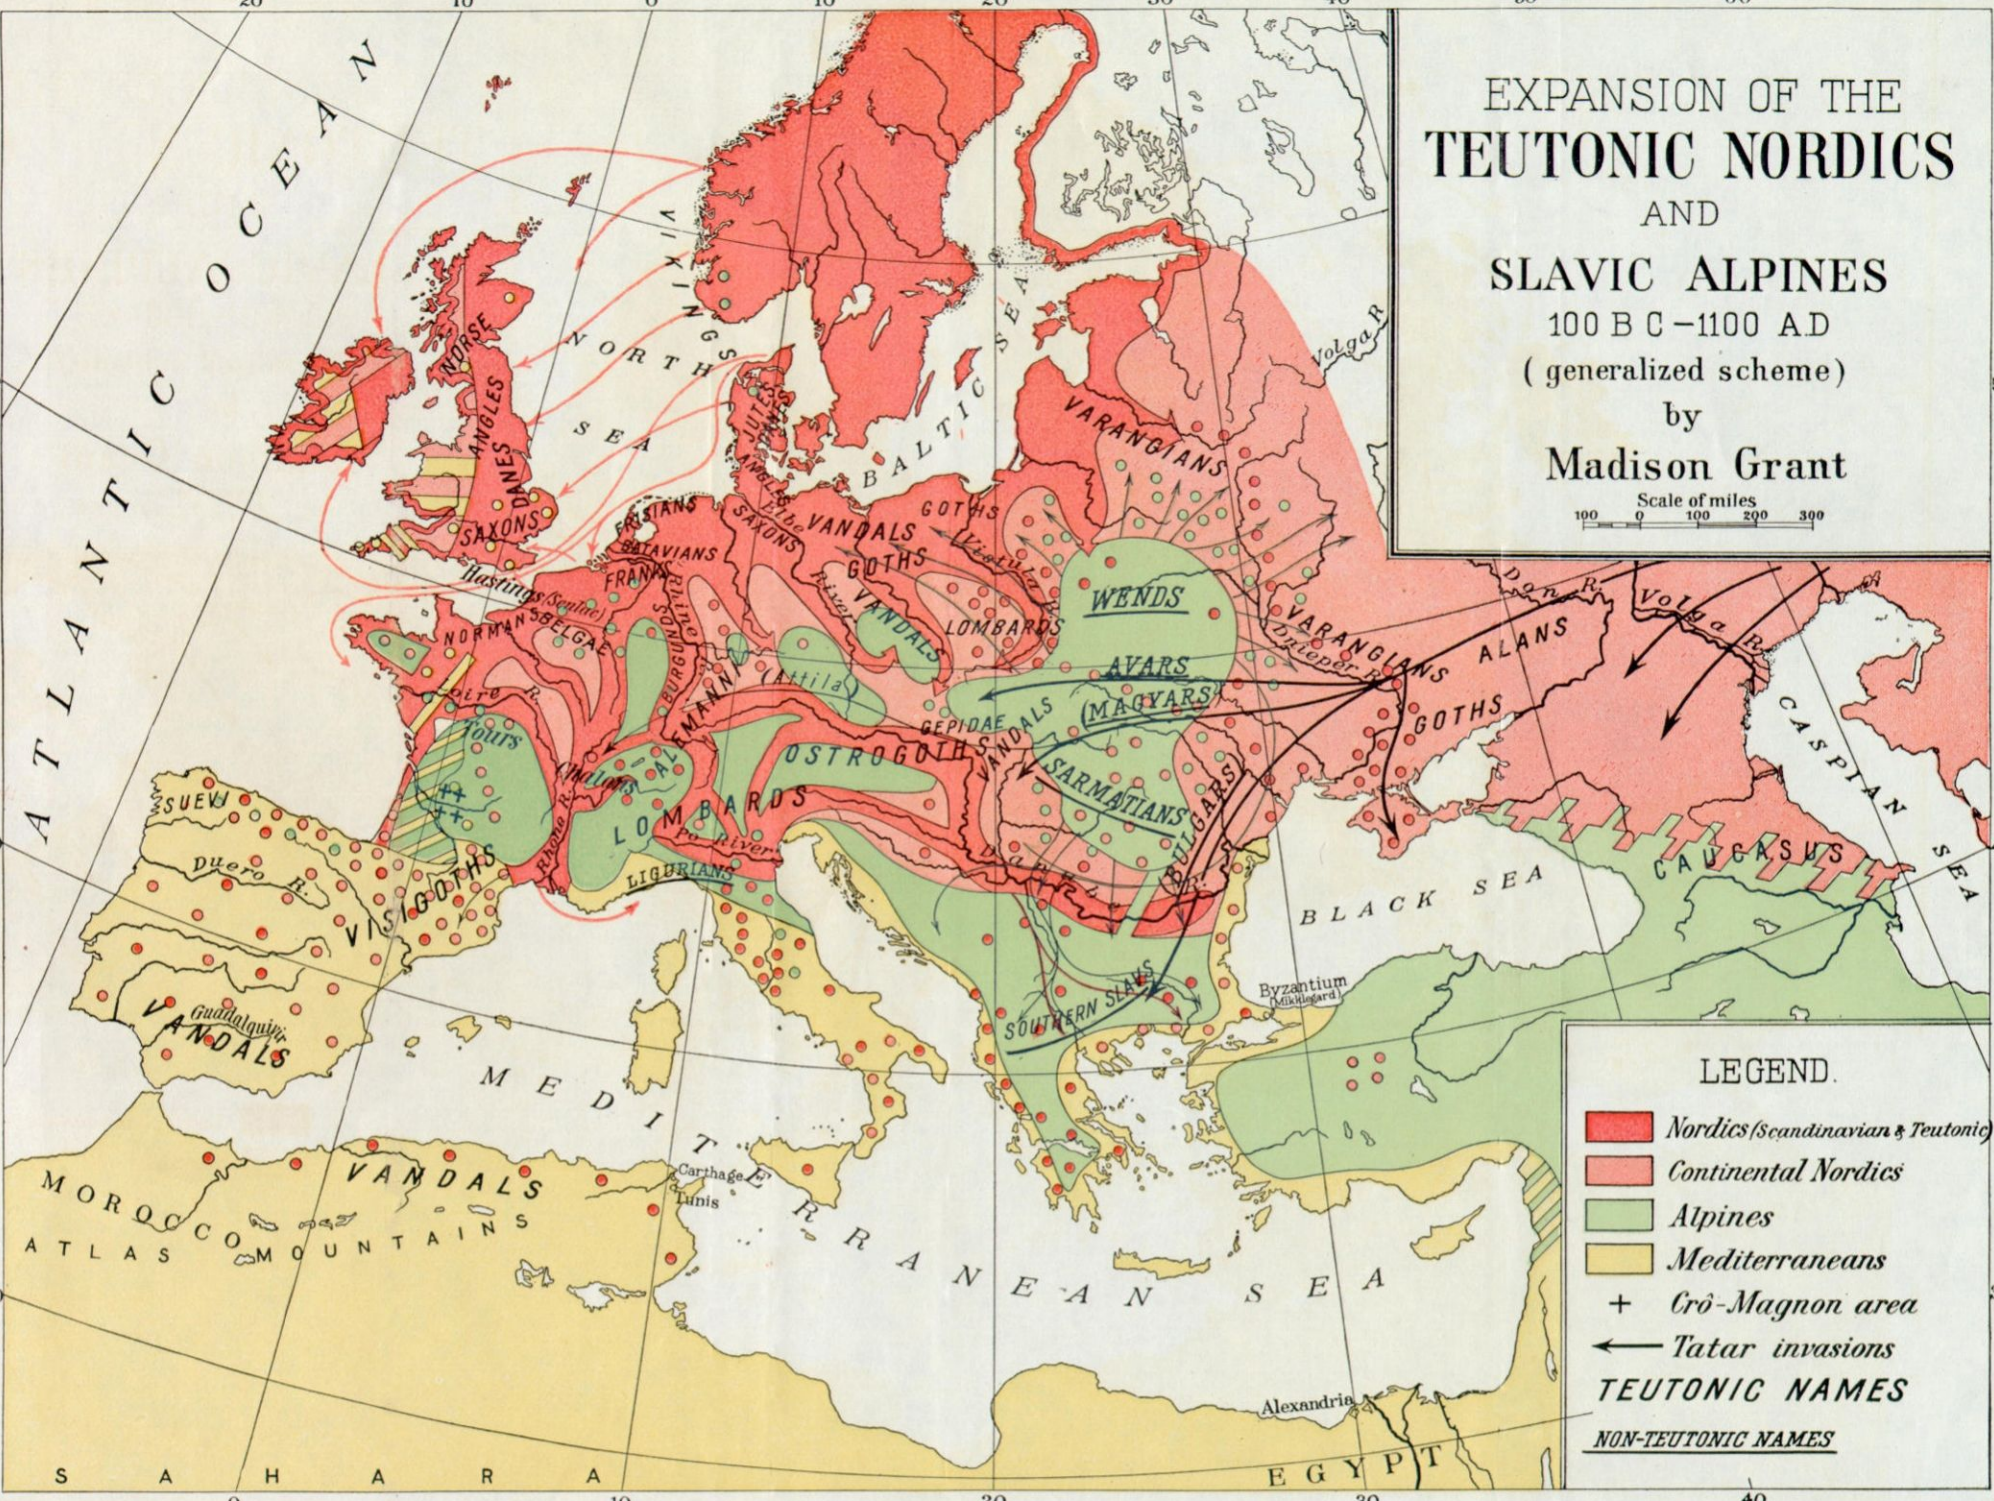

MAXIMUM EXPANSION OF ALPINES

with
BRONZE CULTURE - 3000 - 1800 B.C.
(generalized scheme)

by
Madison Grant

LEGEND

- Nordics (Scandinavian and Teutonic)
- Continental Nordics
- Alpines
- Mediterraneans
- + Crô-Magnon area
- Megaliths Kurgans

20 10 0 10 20 30 40

LEGEND

- Nordics (Scandinavian & Teutonic)
- Continental Nordics
- Alpines
- Mediterraneans
- ++ Crô-Magnon area

EXPANSION OF THE
PRE-TEUTONIC NORDICS
 1800-100 B.C.
 (generalized scheme)
 by
Madison Grant

Scale of miles
0 100 200 300

0 10 20 30 40

EXPANSION OF THE TEUTONIC NORDICS

AND

SLAVIC ALPINES

100 B C - 1100 A D

(generalized scheme)

by

Madison Grant

Scale of miles
0 100 200 300

LEGEND.

- Nordics (Scandinavian & Teutonic)
 - Continental Nordics
 - Alpines
 - Mediterraneans
 - + Crô-Magnon area
 - ← Tatar invasions
- TEUTONIC NAMES**
- NON-TEUTONIC NAMES