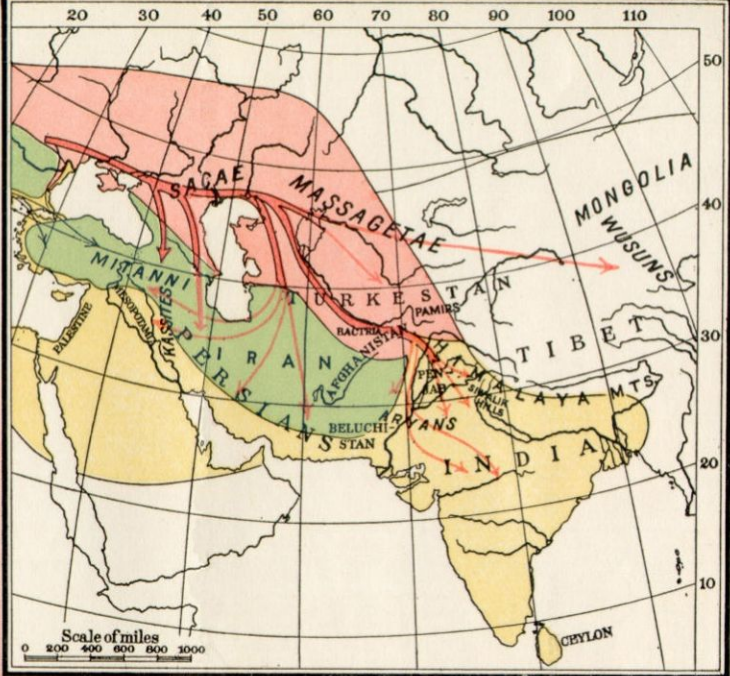

20 10 0 10 20 30 40

LEGEND

- Nordics (Scandinavian & Teutonic)
- Continental Nordics
- Alpines
- Mediterraneans
- ++ Crô-Magnon area

EXPANSION OF THE
PRE-TEUTONIC NORDICS
1800-100 B.C.
(generalized scheme)
by
Madison Grant

Scale of miles
0 100 200 300

0 10 20 30 40