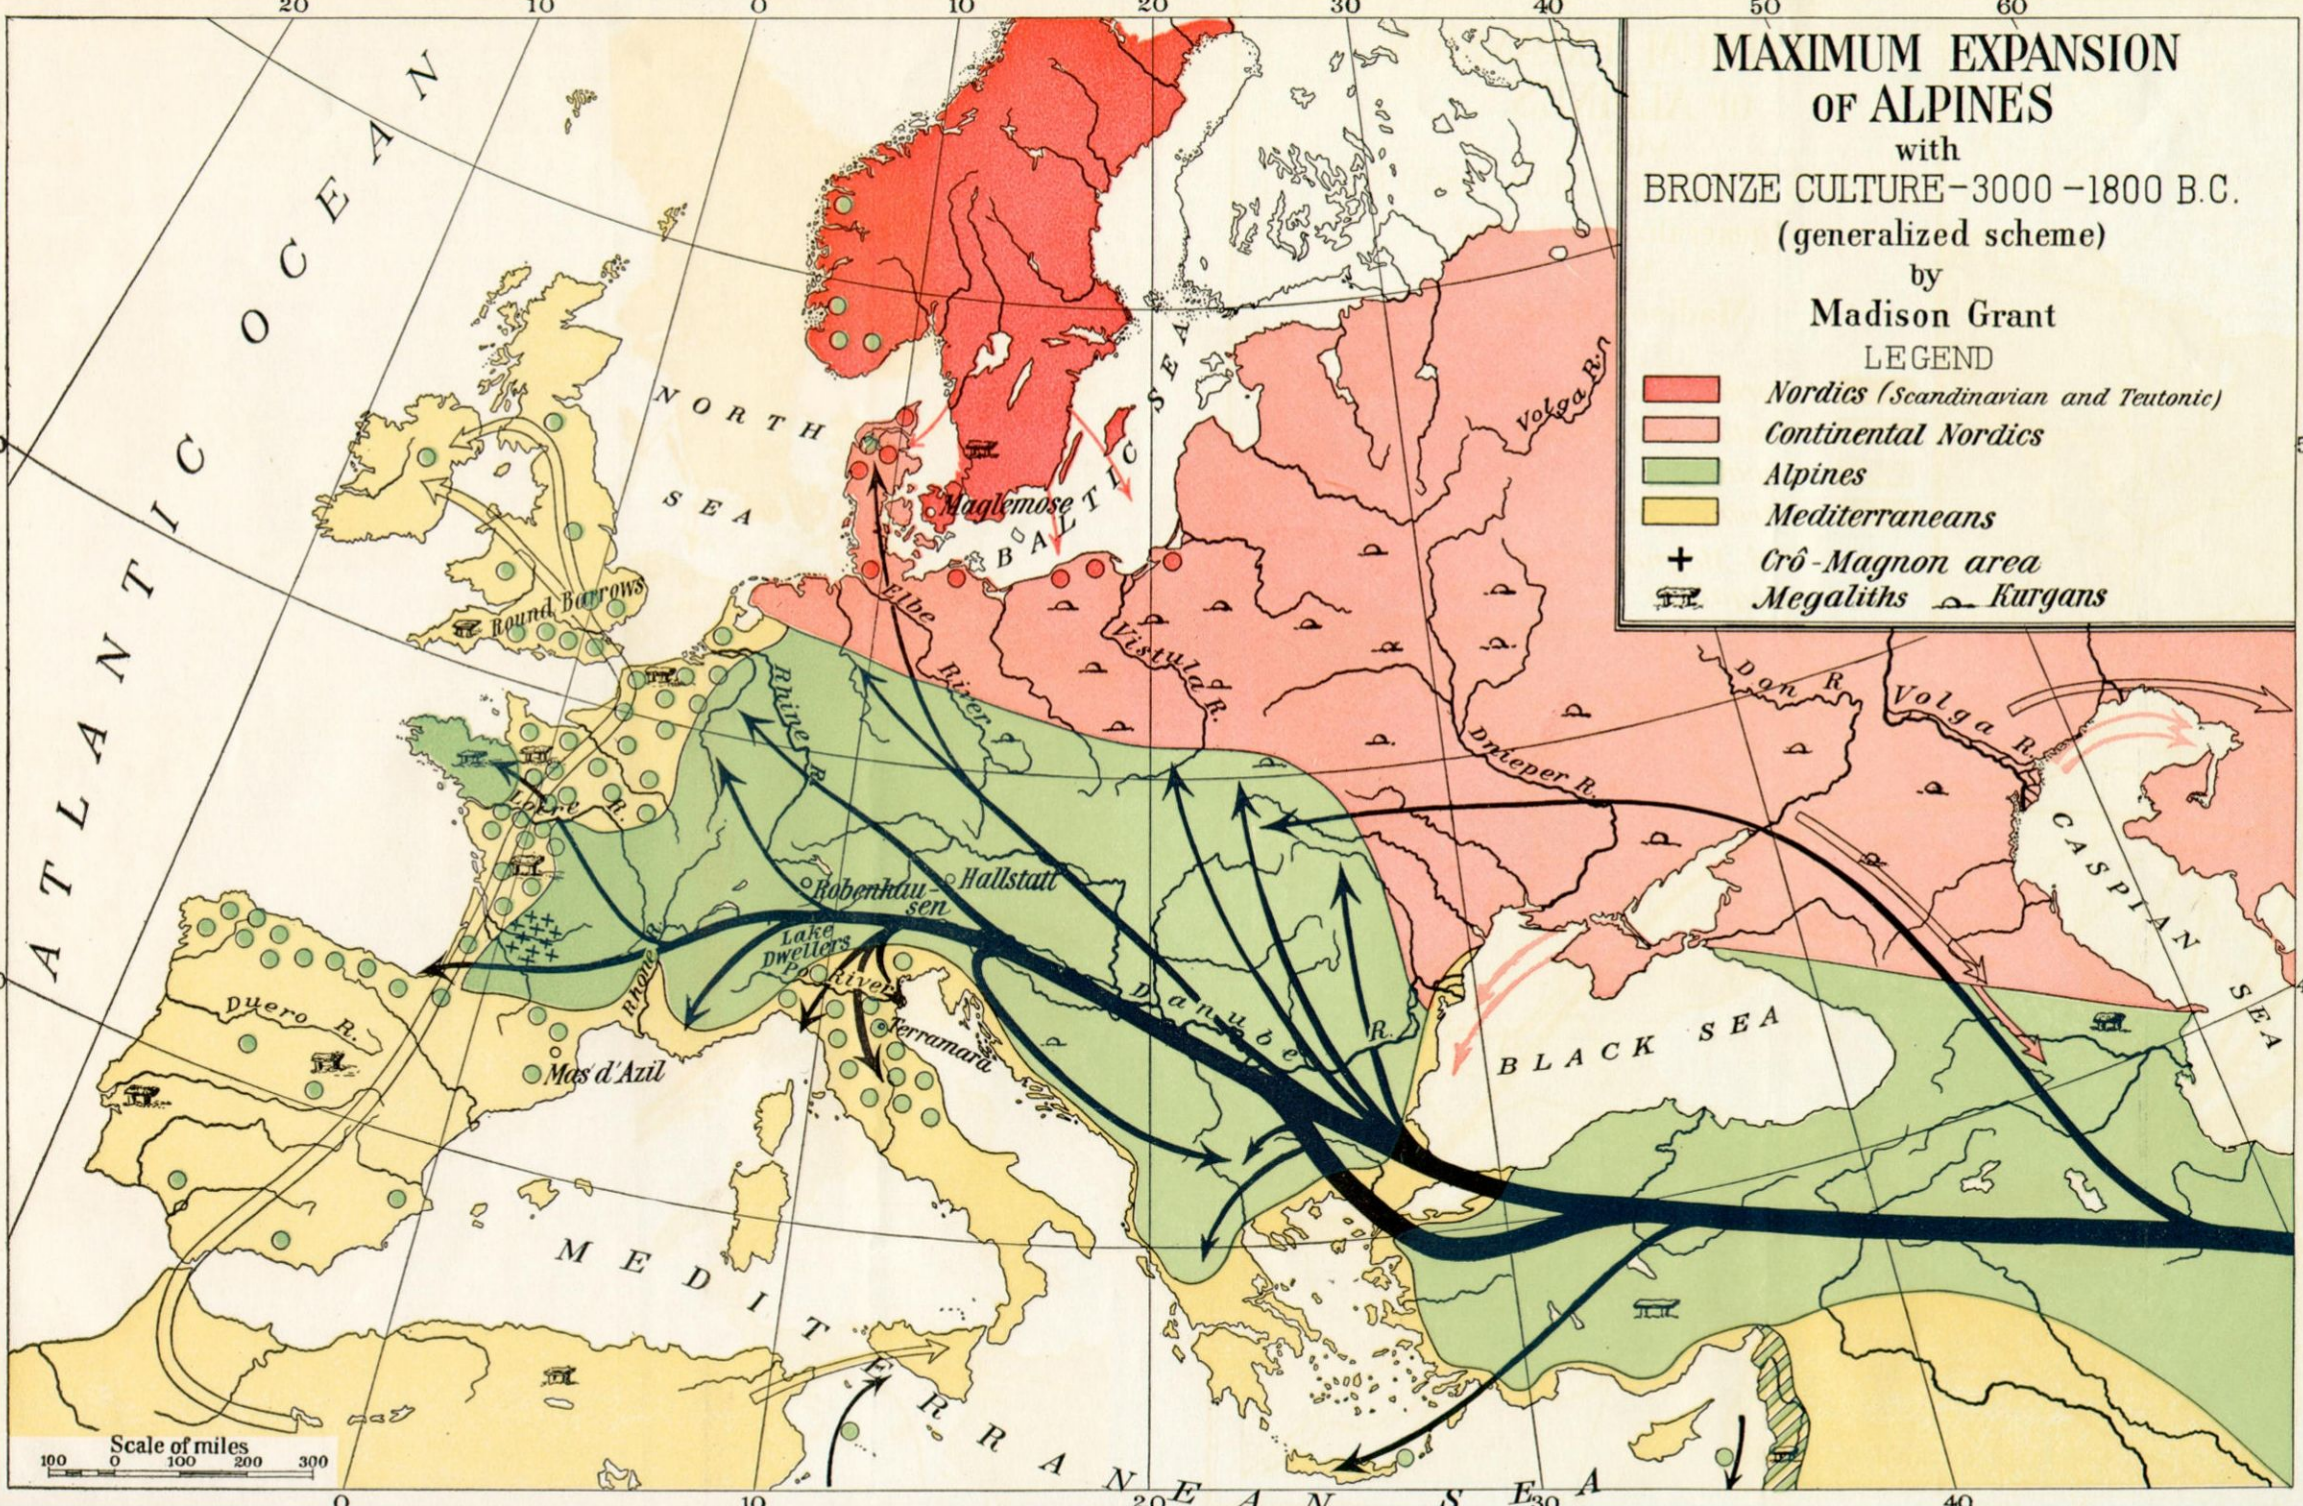

MAXIMUM EXPANSION OF ALPINES

with
BRONZE CULTURE - 3000 - 1800 B.C.
(generalized scheme)

by
Madison Grant

LEGEND

- Nordics (Scandinavian and Teutonic)
- Continental Nordics
- Alpines
- Mediterraneans
- + Crô-Magnon area
- Megaliths Kurgans

20 10 0 10 20 30 40

LEGEND

- Nordics (Scandinavian & Teutonic)
- Continental Nordics
- Alpines
- Mediterraneans
- ++ Crô-Magnon area

EXPANSION OF THE
PRE-TEUTONIC NORDICS
 1800-100 B.C.
 (generalized scheme)
 by
Madison Grant

Madison Grant

Scale of miles
0 100 200 300

LEGEND.

- Nordics (Scandinavian & Teutonic)
 - Continental Nordics
 - Alpines
 - Mediterraneans
 - + Crô-Magnon area
 - ← Tatar invasions
- TEUTONIC NAMES**
- NON-TEUTONIC NAMES

LEGEND

-  Nordics
-  Alpines
-  Mediterraneans
-  ++ Crô-Magnon area

PRESENT DISTRIBUTION
OF
EUROPEAN RACES
(generalized scheme)
by
Madison Grant