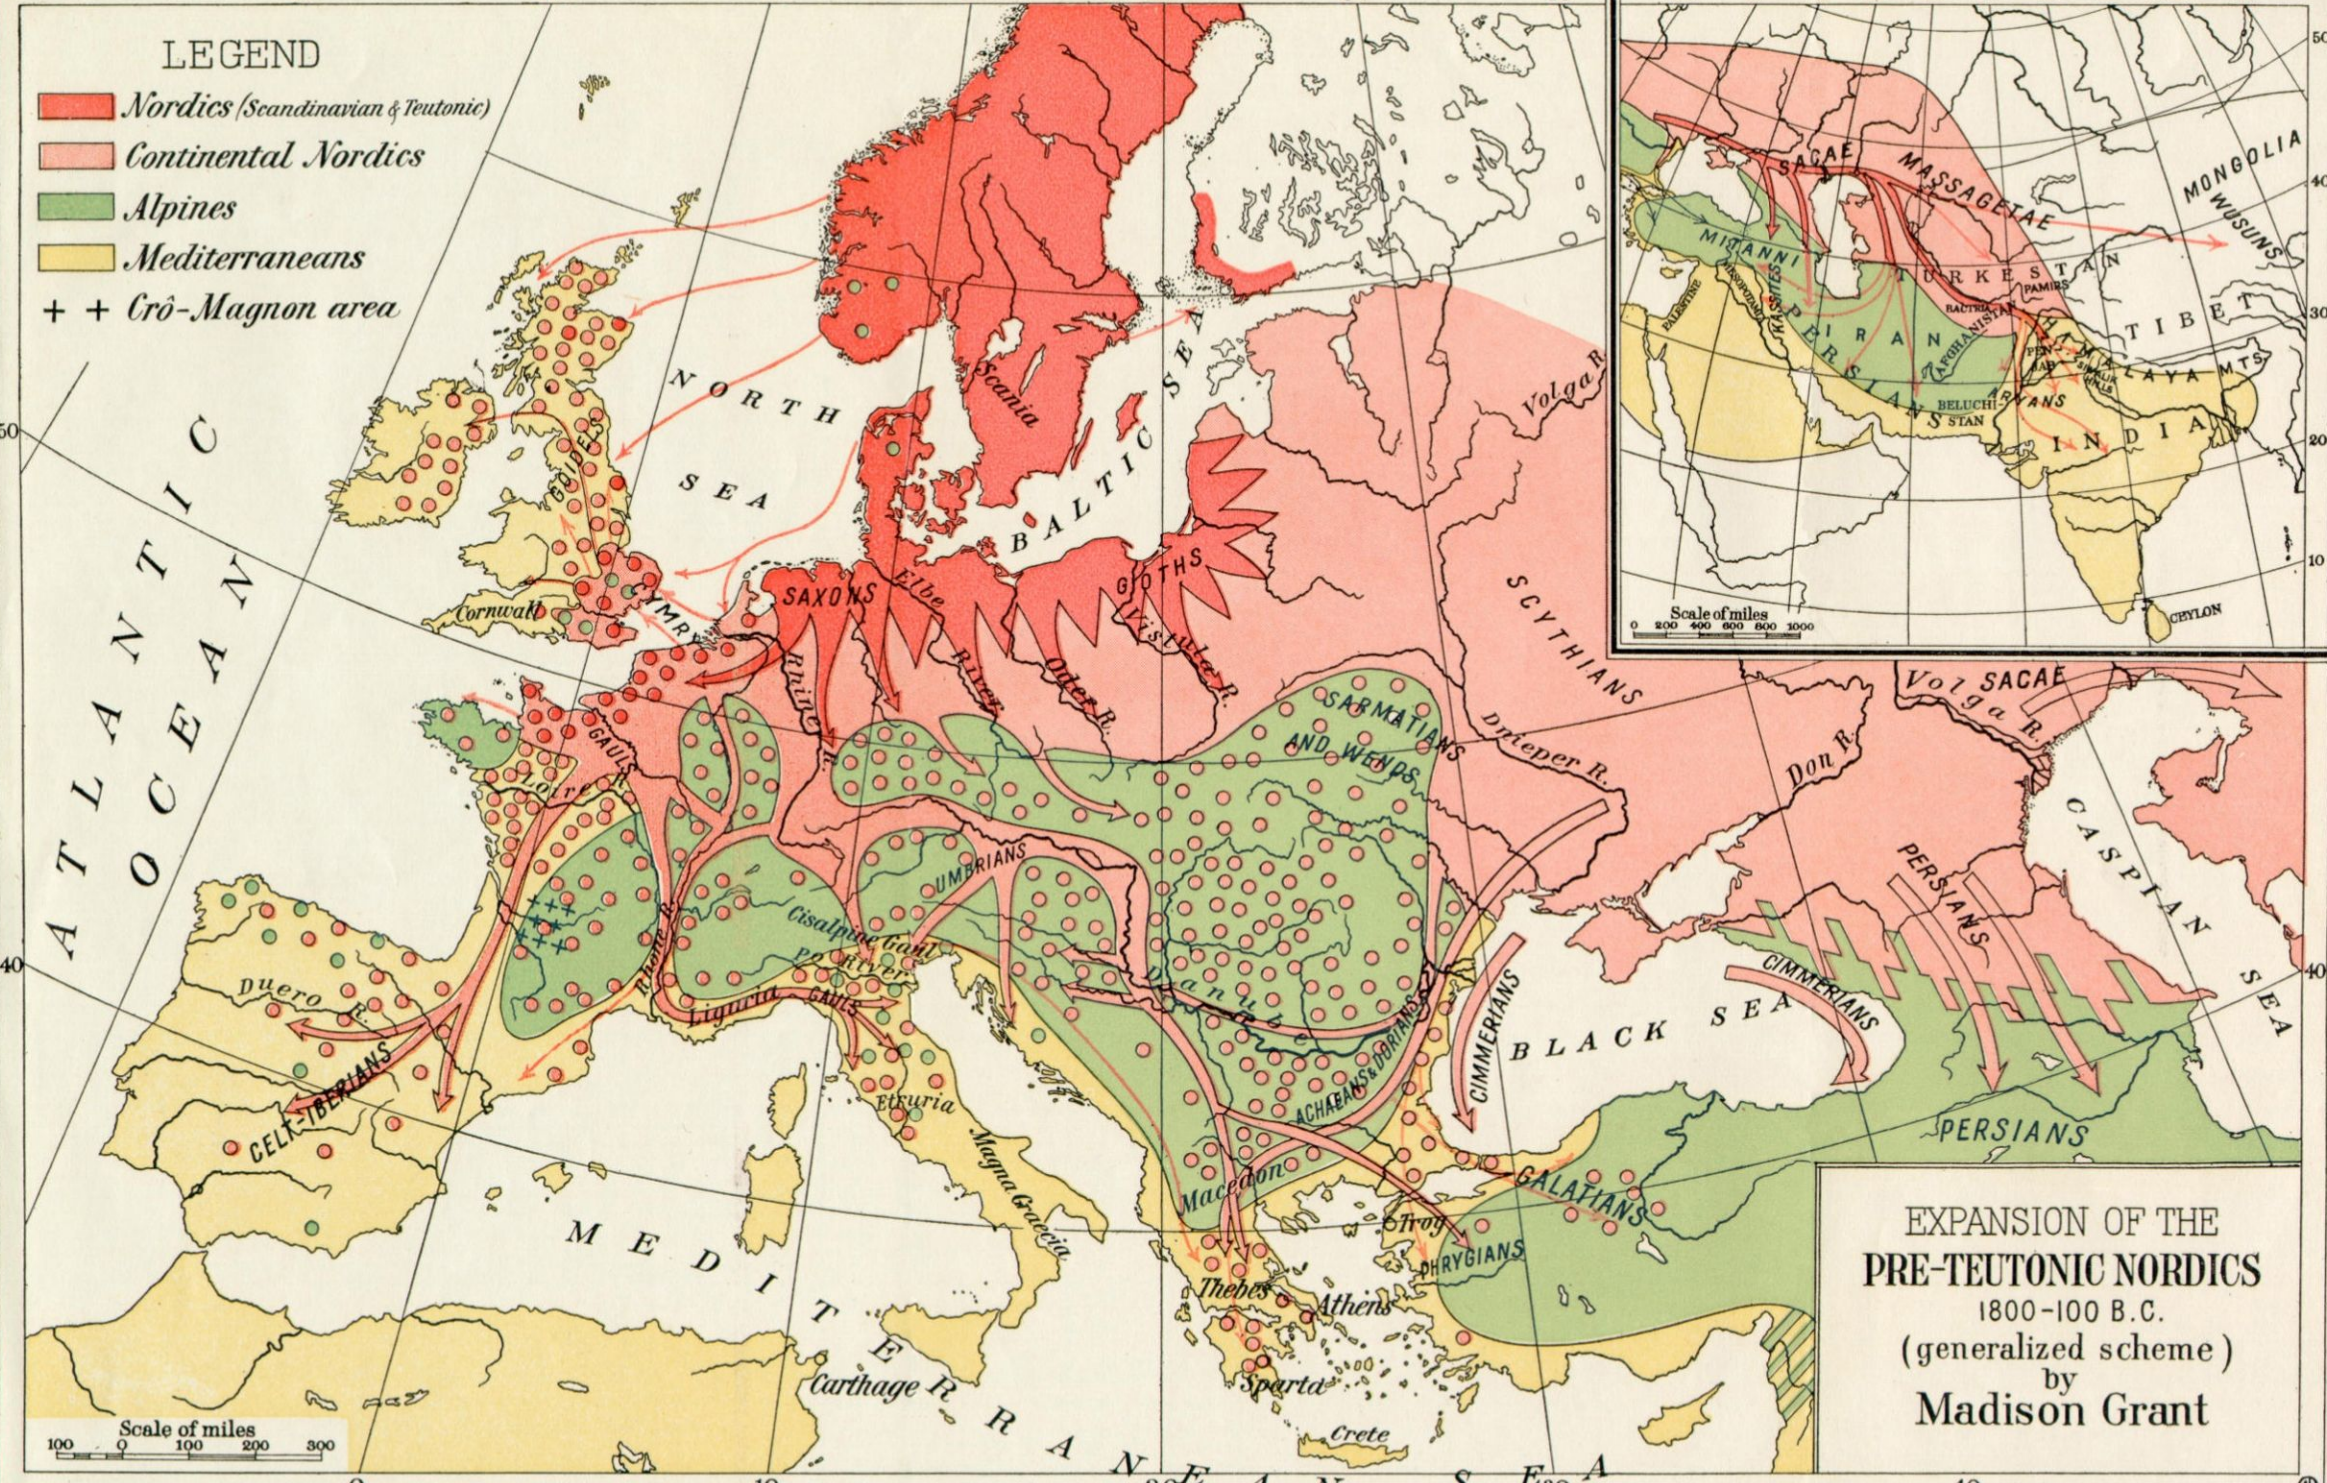

MAXIMUM EXPANSION OF ALPINES

with
BRONZE CULTURE - 3000 - 1800 B.C.
(generalized scheme)

by
Madison Grant

LEGEND

- Nordics (Scandinavian and Teutonic)
- Continental Nordics
- Alpines
- Mediterraneans
- + Crô-Magnon area
- Megaliths Kurgans

20 10 0 10 20 30 40

LEGEND

- Nordics (Scandinavian & Teutonic)
- Continental Nordics
- Alpines
- Mediterraneans
- ++ Crô-Magnon area

EXPANSION OF THE
PRE-TEUTONIC NORDICS
 1800-100 B.C.
 (generalized scheme)
 by
Madison Grant

Madison Grant

Scale of miles
0 100 200 300

LEGEND.

- Nordics (Scandinavian & Teutonic)
 - Continental Nordics
 - Alpines
 - Mediterraneans
 - + Crô-Magnon area
 - ← Tatar invasions
- TEUTONIC NAMES**
- NON-TEUTONIC NAMES

LEGEND

-  Nordics
-  Alpines
-  Mediterraneans
-  ++ Crô-Magnon area

PRESENT DISTRIBUTION
OF
EUROPEAN RACES
(generalized scheme)
by
Madison Grant